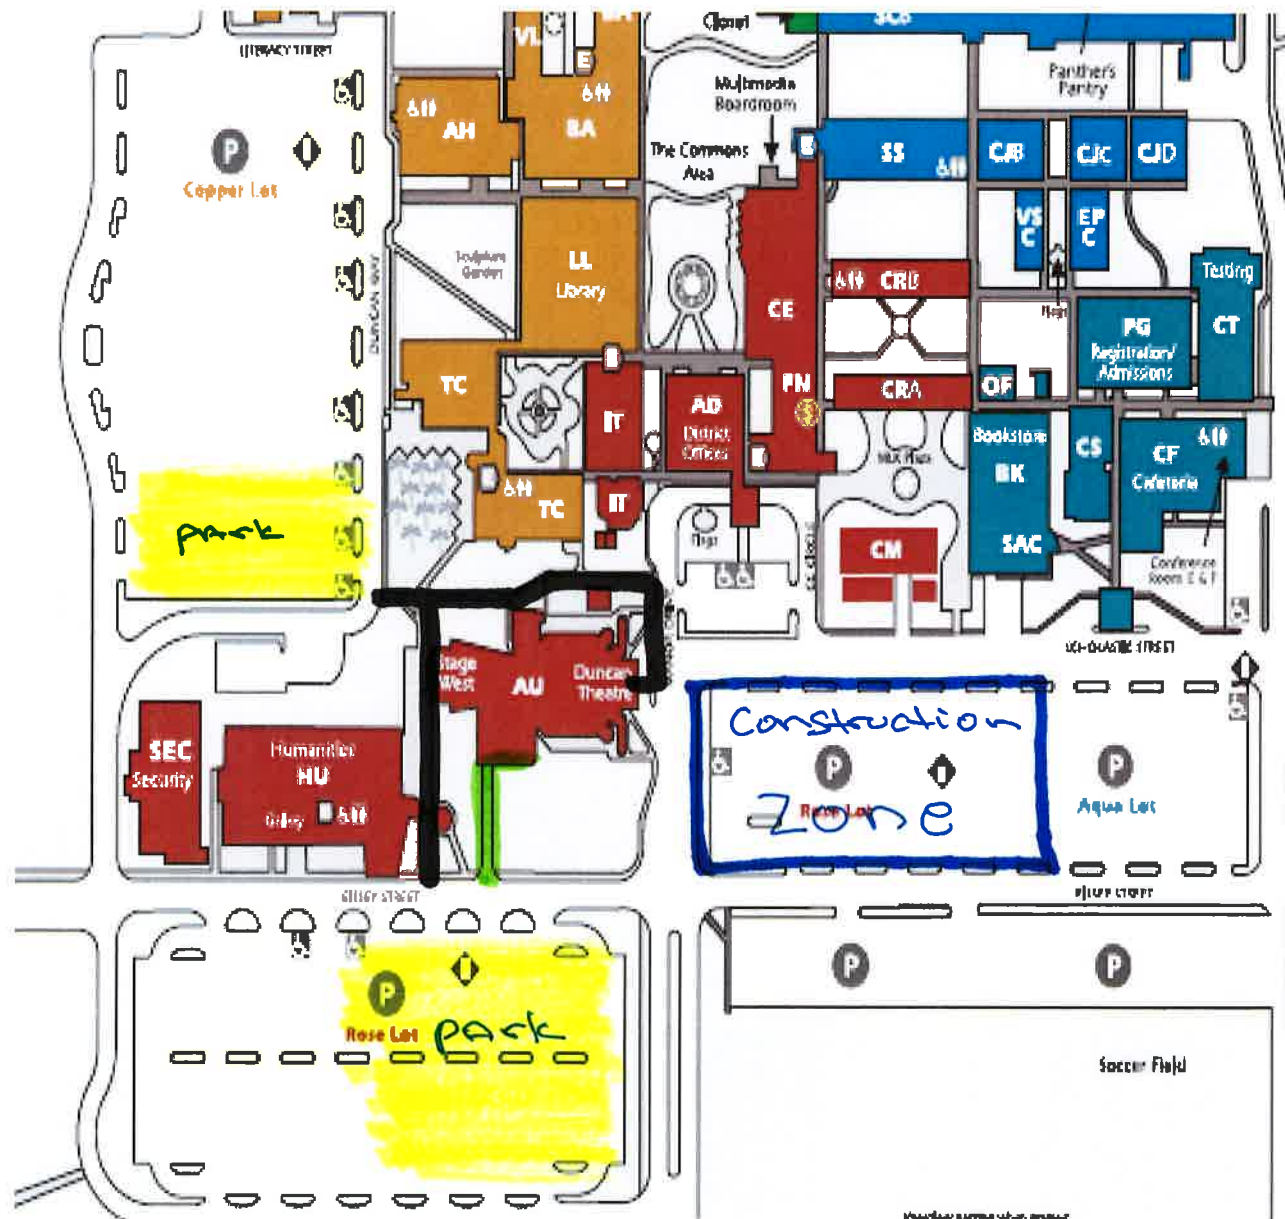

# PALM BEACH STATE COLLEGE AT LAKE WORTH

4200 Congress Avenue, Lake Worth, FL 33461-4796

561-967-7222

- Parking  
 - Theatre

N

S

- parking
- Graduate entrance
- Guest entrance