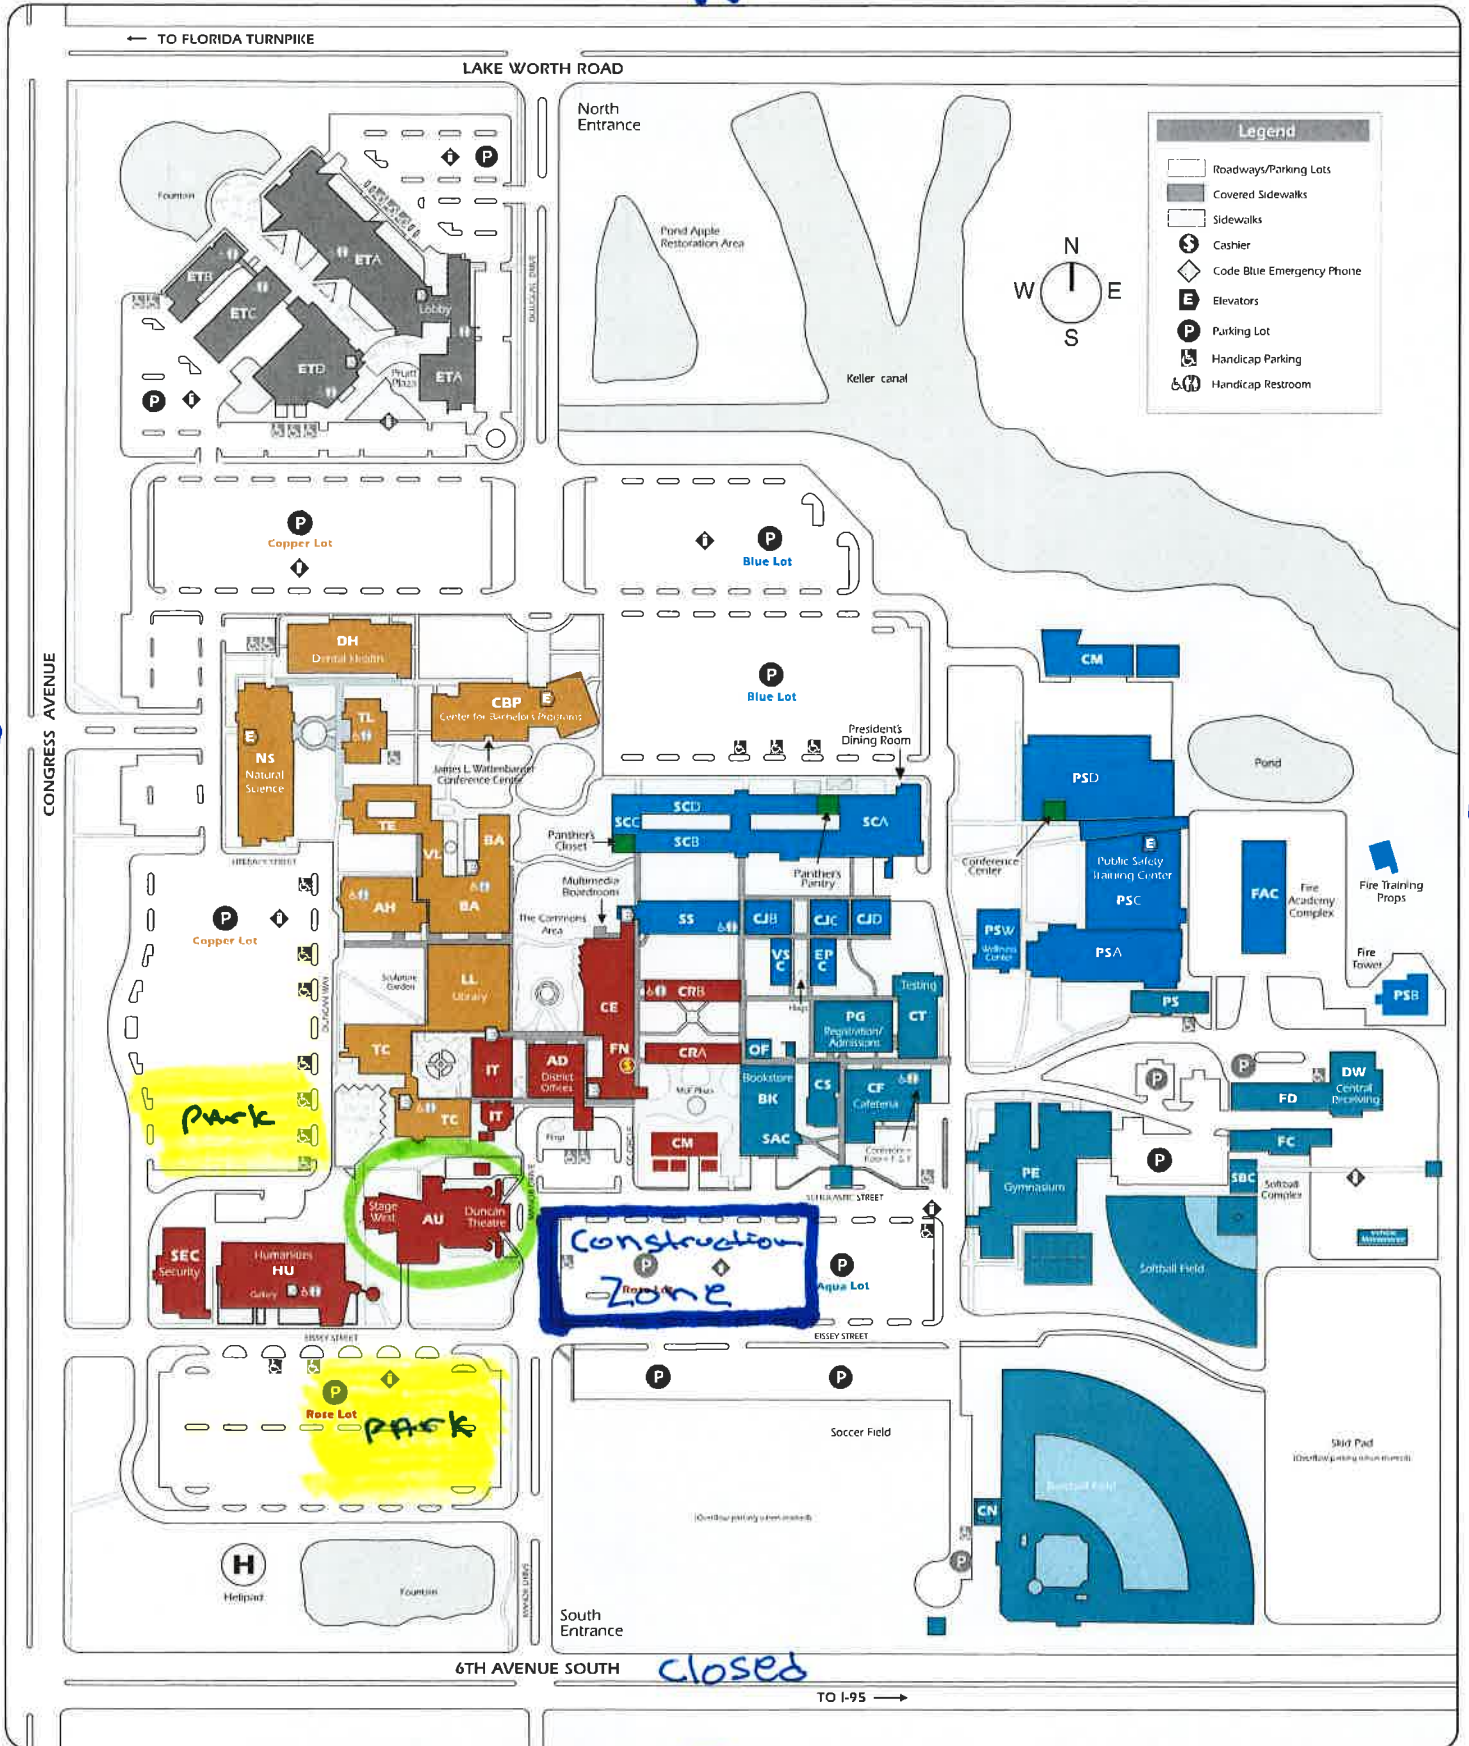

# PALM BEACH STATE COLLEGE AT LAKE WORTH

4200 Congress Avenue, Lake Worth, FL 33461-4796

561-967-7222

- Parking  
 - Theatre

N

S

- parking
- Graduate entrance
- Guest entrance